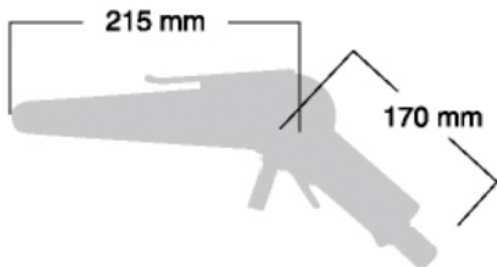

# 20mm x 520mm Belt Sander SI-2800

<b>Belt Size</b> mm	20 x 520
<b>Free Speed</b> r.p.m.	15,000
<b>Out Put</b> Watt	429
<b>Weight</b> kg/(lb)	1.43/(3.14)
<b>Noise Level *</b> dBA/(power)	84/(95)
<b>Vibration a/k *</b> m/s <sup>2</sup>	3.0/0.8
<b>Avg.Air Consumption</b> CFM/(L/S)	3.8/(1.8)

- 20mm sanding belt sander
- Safety cover over belt wheel