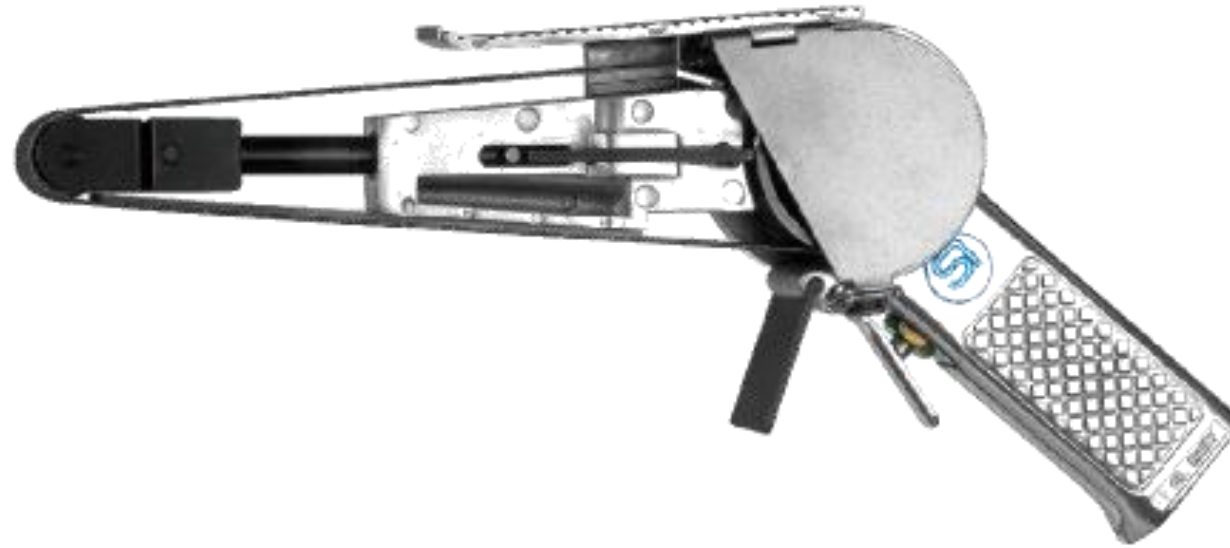

# 20mm x 520mm Belt Sander SI-2800

<b>Belt Size</b> mm	20 x 520
<b>Free Speed</b> r.p.m.	15,000
<b>Out Put</b> Watt	429
<b>Weight</b> kg/(lb)	1.43/(3.14)
<b>Noise Level *</b> dBA/(power)	84/(95)
<b>Vibration a/k *</b> m/s <sup>2</sup>	3.0/0.8
<b>Avg.Air Consumption</b> CFM/(L/S)	3.8/(1.8)

- 20mm sanding belt sander
- Safety cover over belt wheel